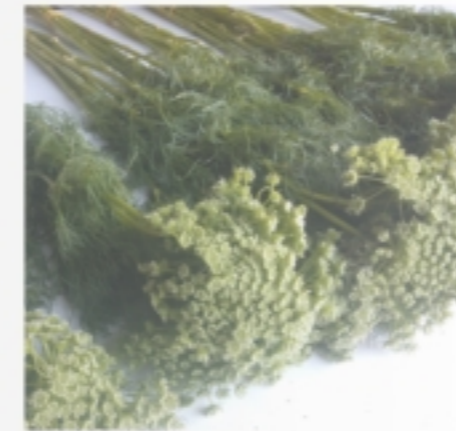

PRECISE FLOWERS CO., LTD

Source quality anywhere

Our Products .

Precise Flowers Co., Ltd offer global flower delivery using the best and most affordable logistics companies like Panalpina. We also offer packaging services at best to ensure that our client get the products in the right condition.

EMAIL US AT
info@preciseflowers.co.ke

Ami Majus

Our company has been serving its customers with **fresh, colourful and premium** quality flowers since 1997 .

CHECK OUT OUR BLOG

First breded in Africa by Precise flowers, Eryngium Magical Anita won the best quality award during the 4th International Flower Trade Expo (IFtex) .

Top flowers breded by
Precise Flowers Co., Ltd.

1. Eryngium Magical Anita
  2. Eryngium Magical Rowshow
  3. Craspedia Silver Moon
2. More coming soon.